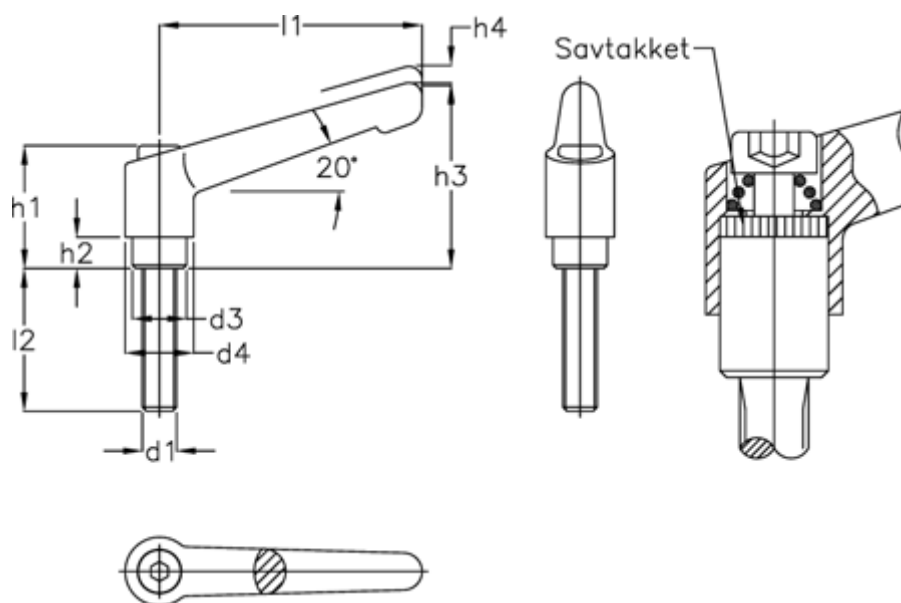

Article number: 2011459571

Description: E+G Adjustable hand lever
GN 300.1-45-M6-16-RH uncoated

Measures

d1 = M 6
d3 = 10.0
d4 = 13.0
h1 = 24.5
h2 = 4.0
h3 = 35
h4 = 3.5
l1 = 45

l2 = 12